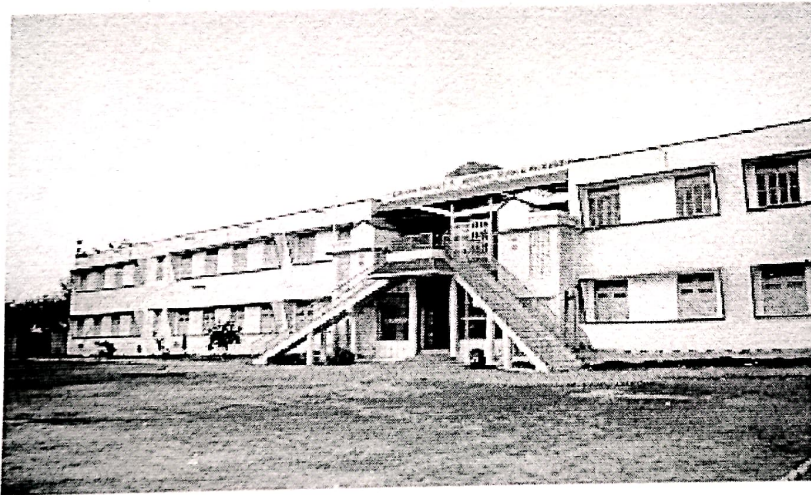

Google Maps Dr. Mohanlal Piramal Girls (P.G.) College

Dr. Mohanlal Piramal Girls (P.G.) College

Dr. मोहनलाल पिरामल गर्ल्स कॉलेज

4.2 ★★★★★ (15)

College

Geotagging location - 28.18 477, 75 49703

Overview

Reviews