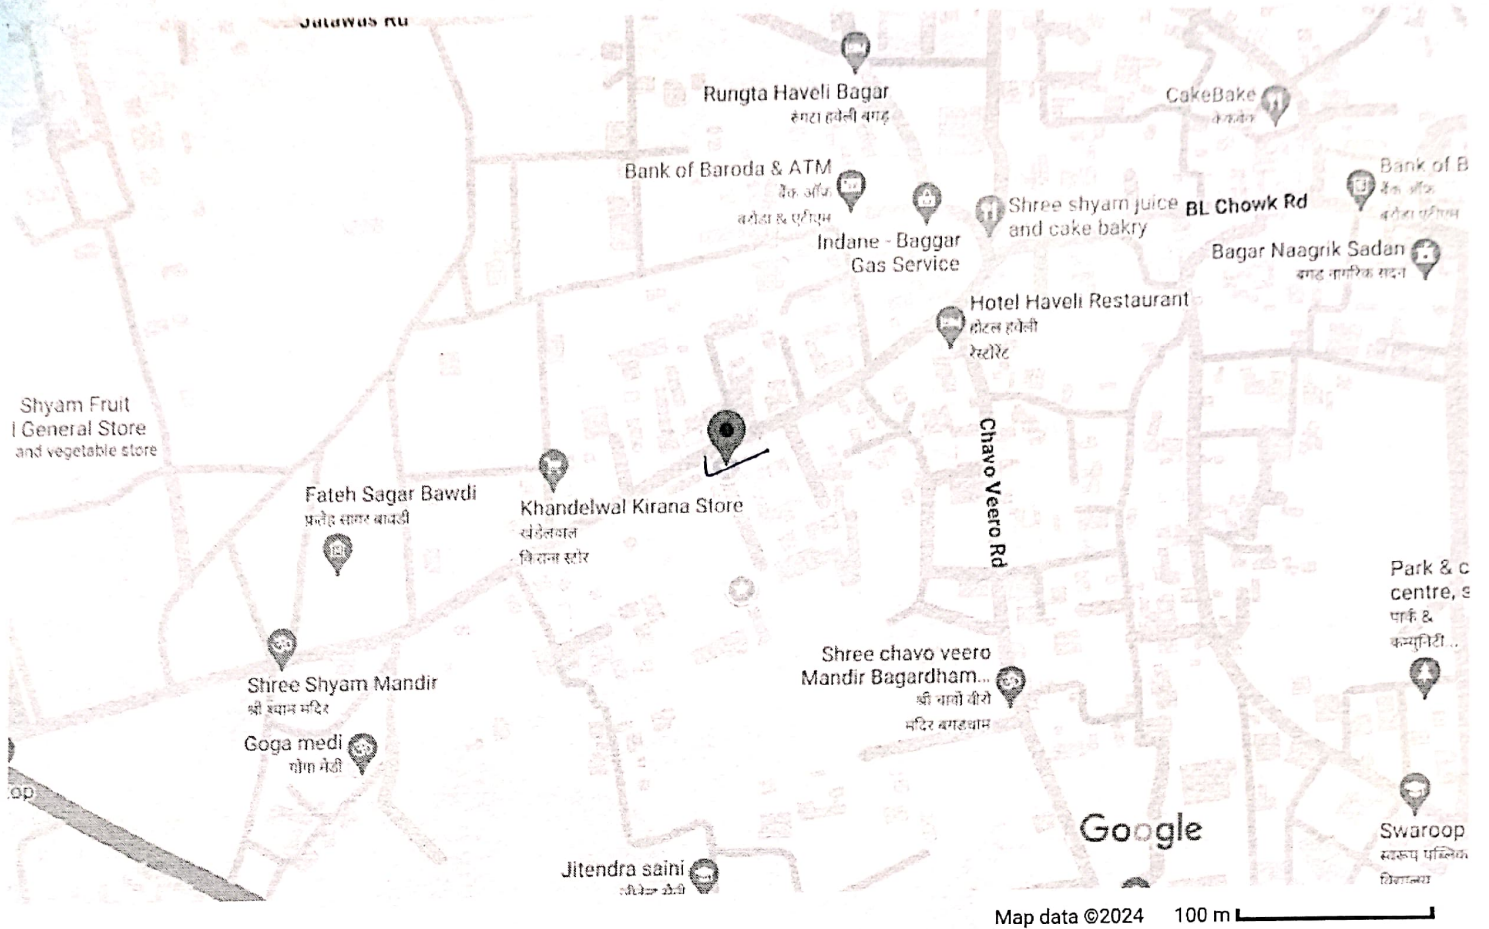

Google Maps Dr. Mohanlal Piramal Girls (P.G.) College

Dr. Mohanlal Piramal Girls (P.G.) College

Dr. मोहनलाल पिरामल गर्ल्स कॉलेज

4.2 ★★★★★ (15)

College

Geotagging location - 28.18 477, 75 49703

Overview

Reviews